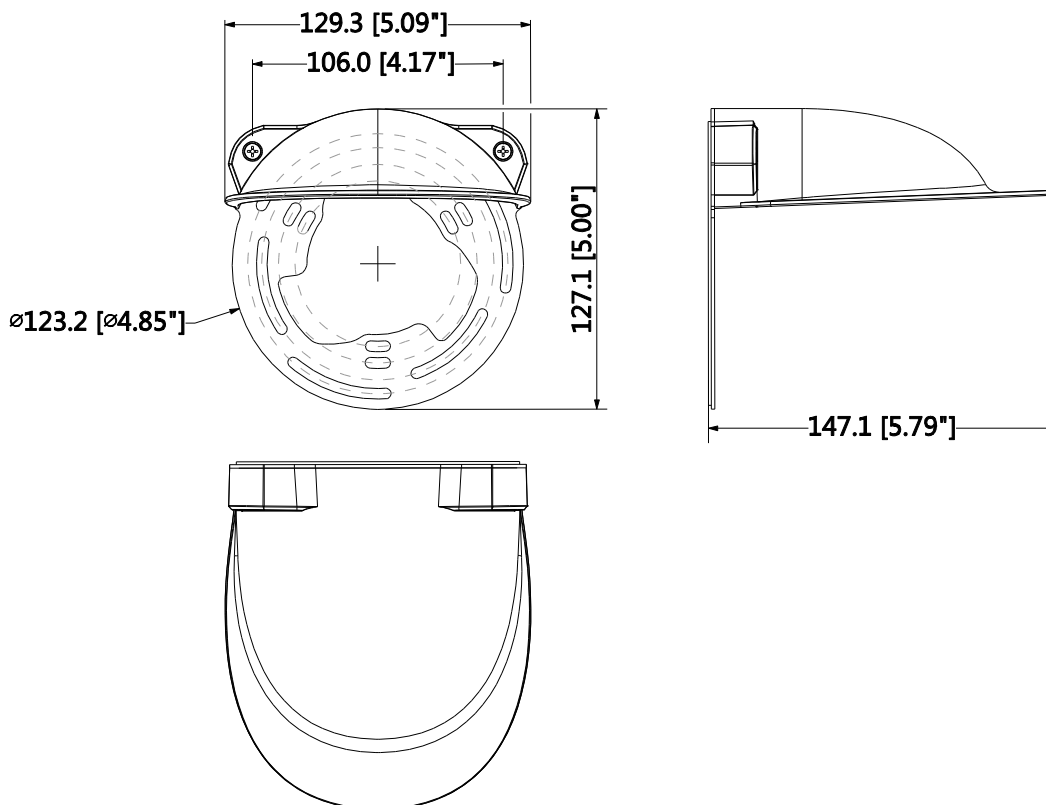

DH-PFA200W

Rain Shade of Dome Camera

Features

- Material: Aluminum & SGCC
- Rain shade of dome camera or with junction box
- Neat & Integrated design

Technical Specifications

Model	DH-PFA200W
General	
Material	Aluminum & SGCC
Dimension (W x H x D)	129.3mmx127mmx147mm(5.09"x5"x5.79")
Weight	0.25kg(0.55lb)
Load Bearing	N/A
Color	White
Operating Temperature	-40°C ~60°C(-40°F ~140°F)
Humidity	0~90% RH
Applicable Model	Please see "Accessory Selection"

Order Information

Type	Part Number	Description
Camera mount	DH-PFA200W	Rain shade _ Dahua brand
	PFA200W	Rain shade _Neutral, no brand

Dimensions (mm/inch)

Application

Package Information

- Rain shade *1
- Mounting plate *1
- M4X10 screw *2

Package data	
Box Dimension	154mmx145mmx79mm (6.06"x5.71"x3.11")
Box Weight	0.3kg (0.66lb)
Protective Box Dimension	633mmx407mmx315mm (24.92"x16.02"x12.4")
Box In Protective Box	40 In 1