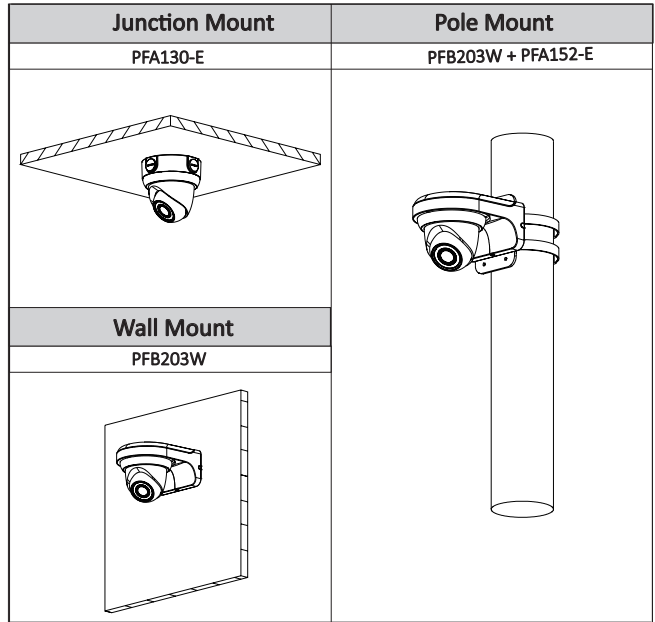

Construction

Casing	Metal+Plastic
Dimensions	Φ108mm×84.9mm(4.25"×3.15")
Net Weight	0.23Kg(0.51lb)
Gross Weight	0.387Kg(0.85lb)

Ordering Information

Type	Part Number	Description
4MP camera	DH-IPC-HDW1431SP-0280B	4MP IR Eyeball Network Camera, 2.8mm, PAL
	DH-IPC-HDW1431SN-0280B	4MP IR Eyeball Network Camera, 2.8mm, NTSC
	IPC-HDW1431SP-0280B	4MP IR Eyeball Network Camera, 2.8mm, PAL
	IPC-HDW1431SN-0280B	4MP IR Eyeball Network Camera, 2.8mm, NTSC
	DH-IPC-HDW1431SP-0360B	4MP IR Eyeball Network Camera, 3.6mm, PAL
	DH-IPC-HDW1431SN-0360B	4MP IR Eyeball Network Camera, 3.6mm, NTSC
	IPC-HDW1431SP-0360B	4MP IR Eyeball Network Camera, 3.6mm, PAL
	IPC-HDW1431SN-0360B	4MP IR Eyeball Network Camera, 3.6mm, NTSC
Accessories (optional)	PFA130-E	Junction box
	PFB203W	Wall mount
	PFA152-E	Pole mount

Accessories

Optional:

Dimensions (mm/inch)